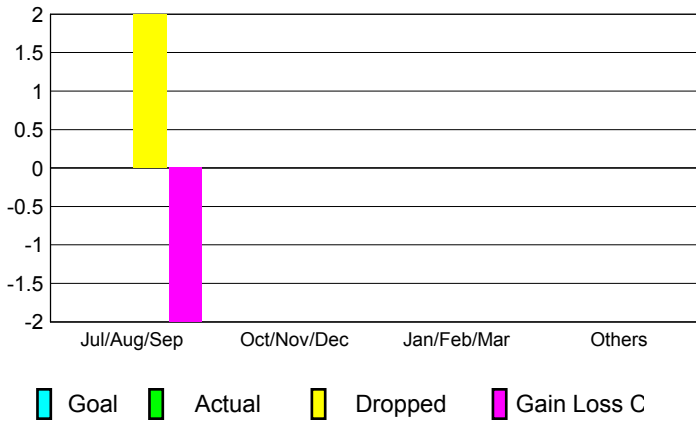

GMT: **Kenneth Schwols**

Location: **WYOMING**

GMT CA: **1**

**CLUBS**

Month	New Club Goal	Actual New Clubs	Actual Dropped Clubs	Gain/Loss of Clubs
<b>2012-2013</b>				
Jul/Aug/Sep		0	2	-2
Oct/Nov/Dec		0	0	0
Jan/Feb/Mar		0	0	0
Apr/May/Jun		0	0	0
<b>Totals</b>		<b>0</b>	<b>2</b>	<b>-2</b>

**Club Results 2012-2013**

Goal, New, Dropped, Gain/Loss

**YTD Status Quo Clubs 2012-2013**

Status Quo Clubs Compared to Status Quo Members

**Club Gain/Loss 2012-2013**

**MEMBERSHIP**

Month	Net Memb Goal	Actual New Memb	Actual Dropped Memb	Gain/Loss of Memb
<b>2012-2013</b>				
Jul/Aug/Sep		19	53	-34
Oct/Nov/Dec		34	29	5
Jan/Feb/Mar		43	39	4
Apr/May/Jun		27	44	-17
<b>Totals</b>		<b>123</b>	<b>165</b>	<b>-42</b>