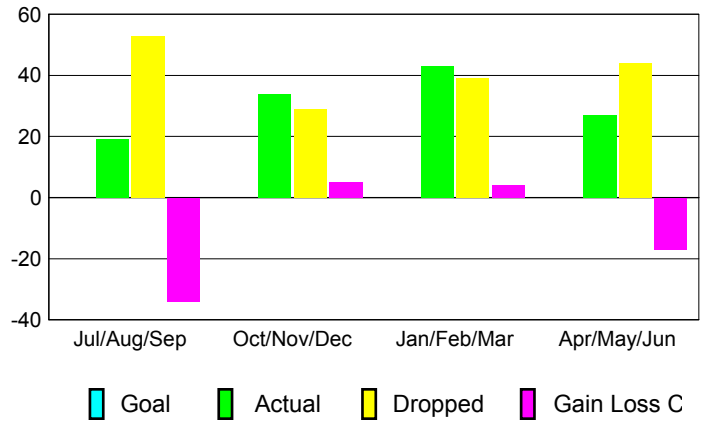

GMT: **Kenneth Schwols**

Location: **WYOMING**

GMT CA: **1**

**CLUBS**

Month	New Club Goal	Actual New Clubs	Actual Dropped Clubs	Gain/Loss of Clubs
<b>2012-2013</b>				
Jul/Aug/Sep		0	2	-2
Oct/Nov/Dec		0	0	0
Jan/Feb/Mar		0	0	0
Apr/May/Jun		0	0	0
<b>Totals</b>		<b>0</b>	<b>2</b>	<b>-2</b>

**Club Results 2012-2013**

Goal, New, Dropped, Gain/Loss

**YTD Status Quo Clubs 2012-2013**

Status Quo Clubs Compared to Status Quo Members

**Club Gain/Loss 2012-2013**

**MEMBERSHIP**

Month	Net Memb Goal	Actual New Memb	Actual Dropped Memb	Gain/Loss of Memb
<b>2012-2013</b>				
Jul/Aug/Sep		19	53	-34
Oct/Nov/Dec		34	29	5
Jan/Feb/Mar		43	39	4
Apr/May/Jun		27	44	-17
<b>Totals</b>		<b>123</b>	<b>165</b>	<b>-42</b>

**Membership Results 2012-2013**

Goal, New, Dropped, Gain/Loss

**Gender Comparison 2012-2013**

**Membership Gain/Loss 2012-2013**